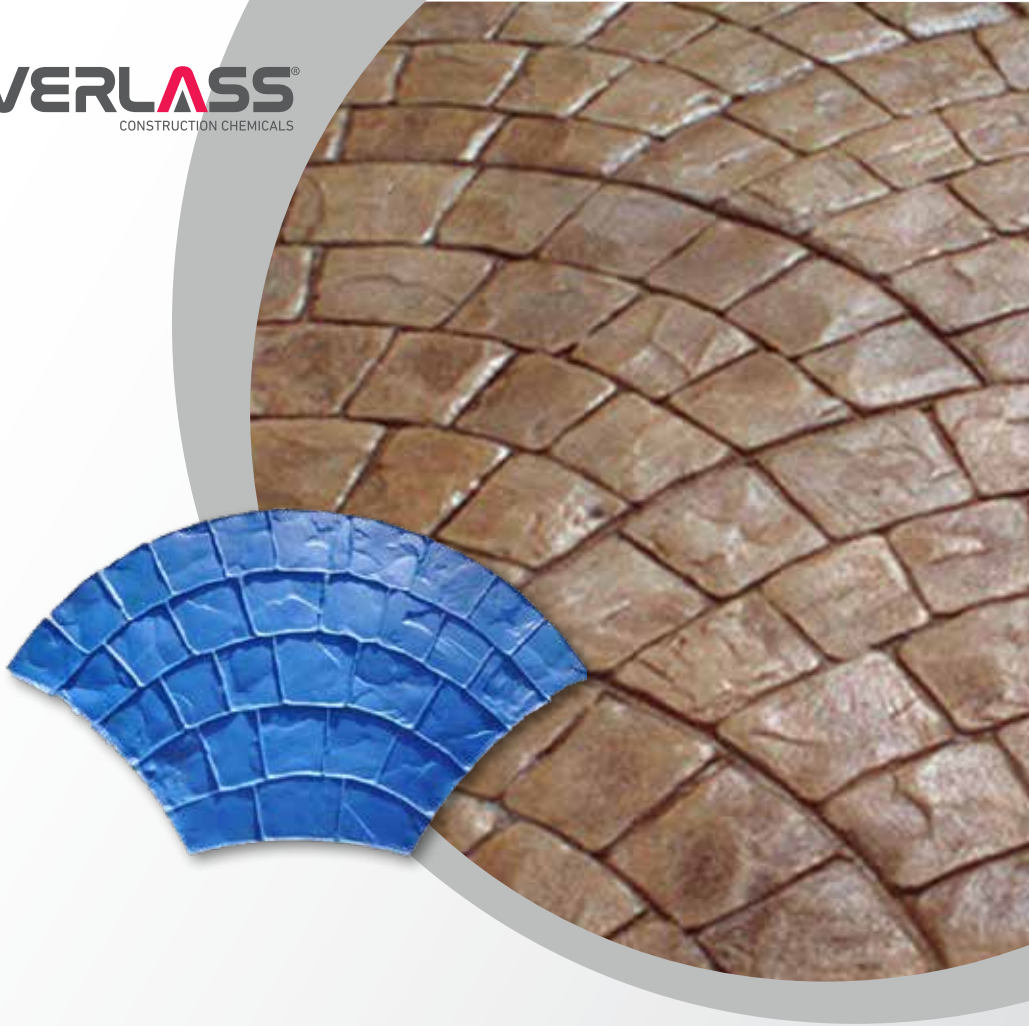

EUROPEAN FAN STONE

(66 cm x 117 cm) (No.ITB-003)