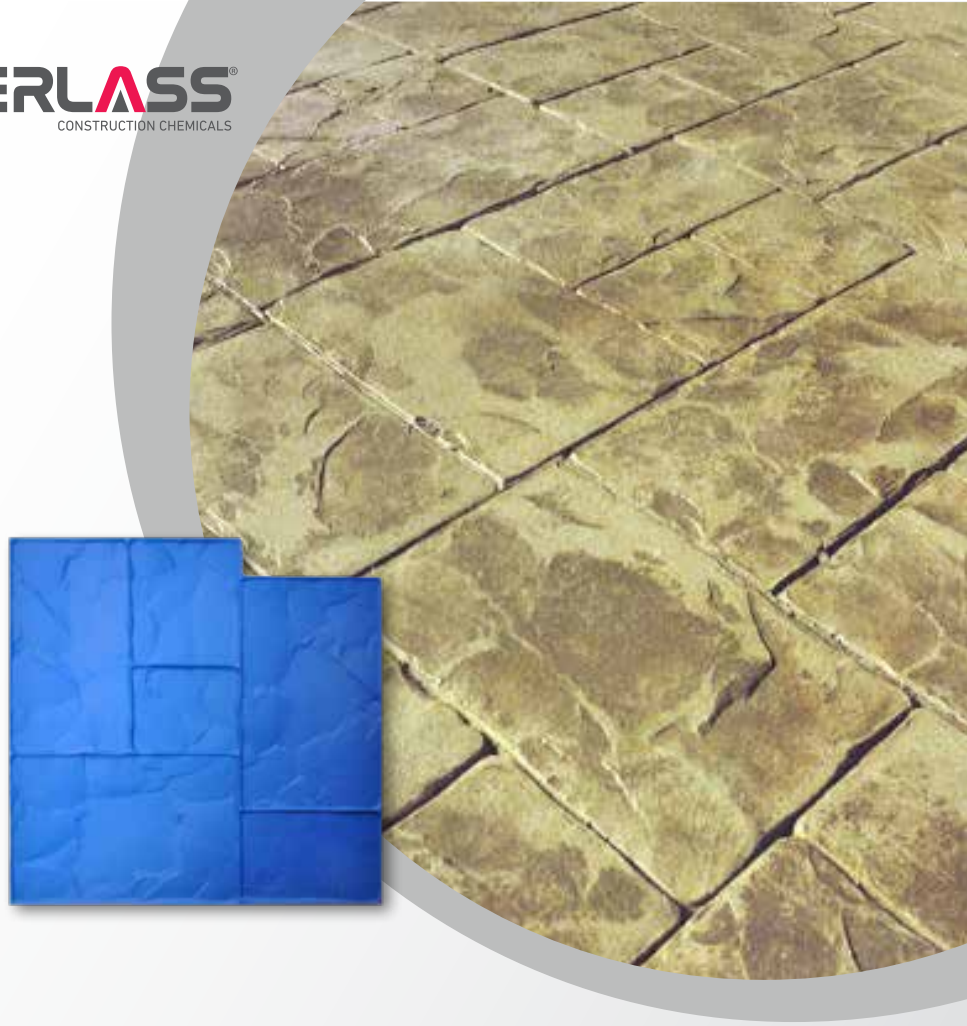

BOARDWALK - 5

(180 cm x 75 cm) (No.ITB-005)

BORDER STAMP

(22 cm x 81 cm) (No.ITB-006)

ASHLAR STONE STAMP

(58 cm x 58 cm) (No.ITB-007) A & B

RANDOM BLUE STONE STAMP

(74 cm x 74 cm) (No.ITB-008) A&B&C