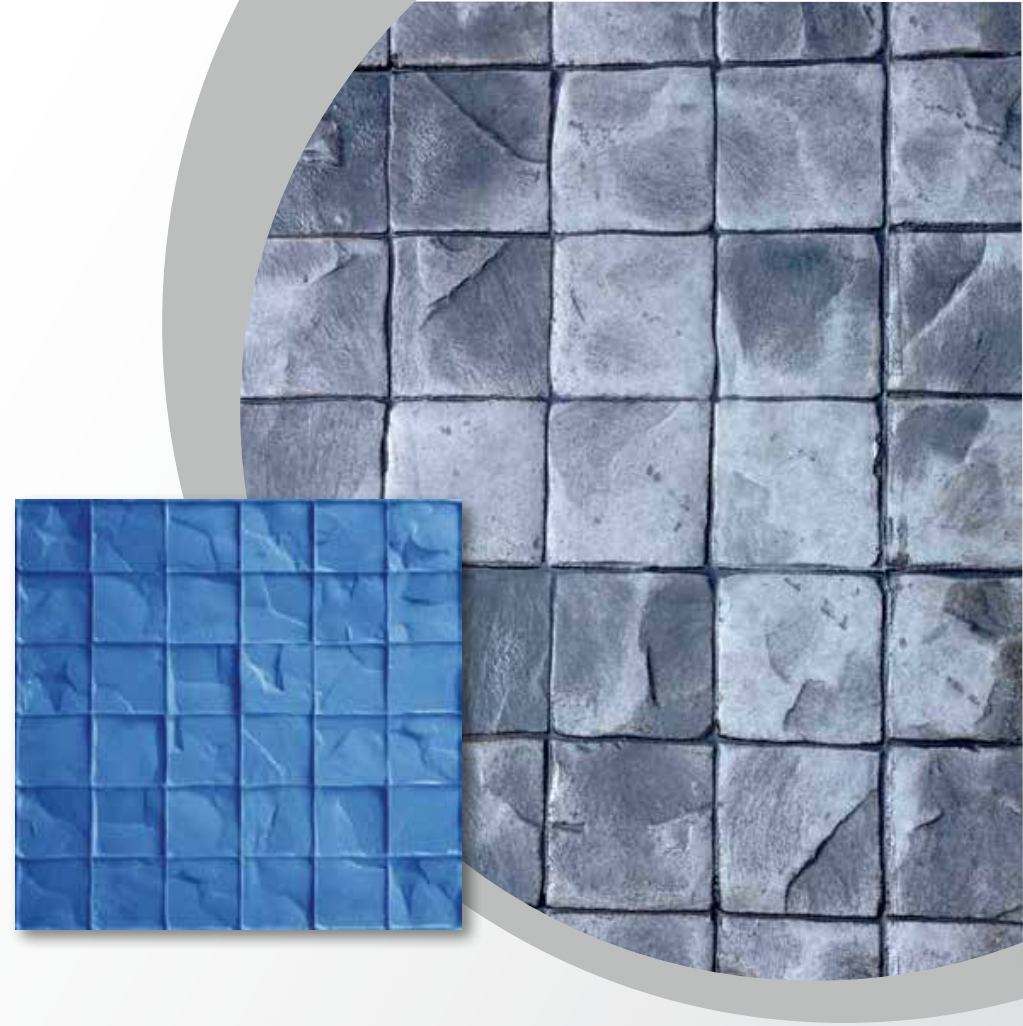

"2 ROW"

STONE BORDER STAMP

(23,5 cm x 79 cm) (No.ITB-038)

BIG 3D STAMP

(120 cm x 91,5 cm) (No.ITB-039)

10CM COBBLE STONE

(60 cm x 60 cm) (No.ITB-040)

OLD WOOD STAMP