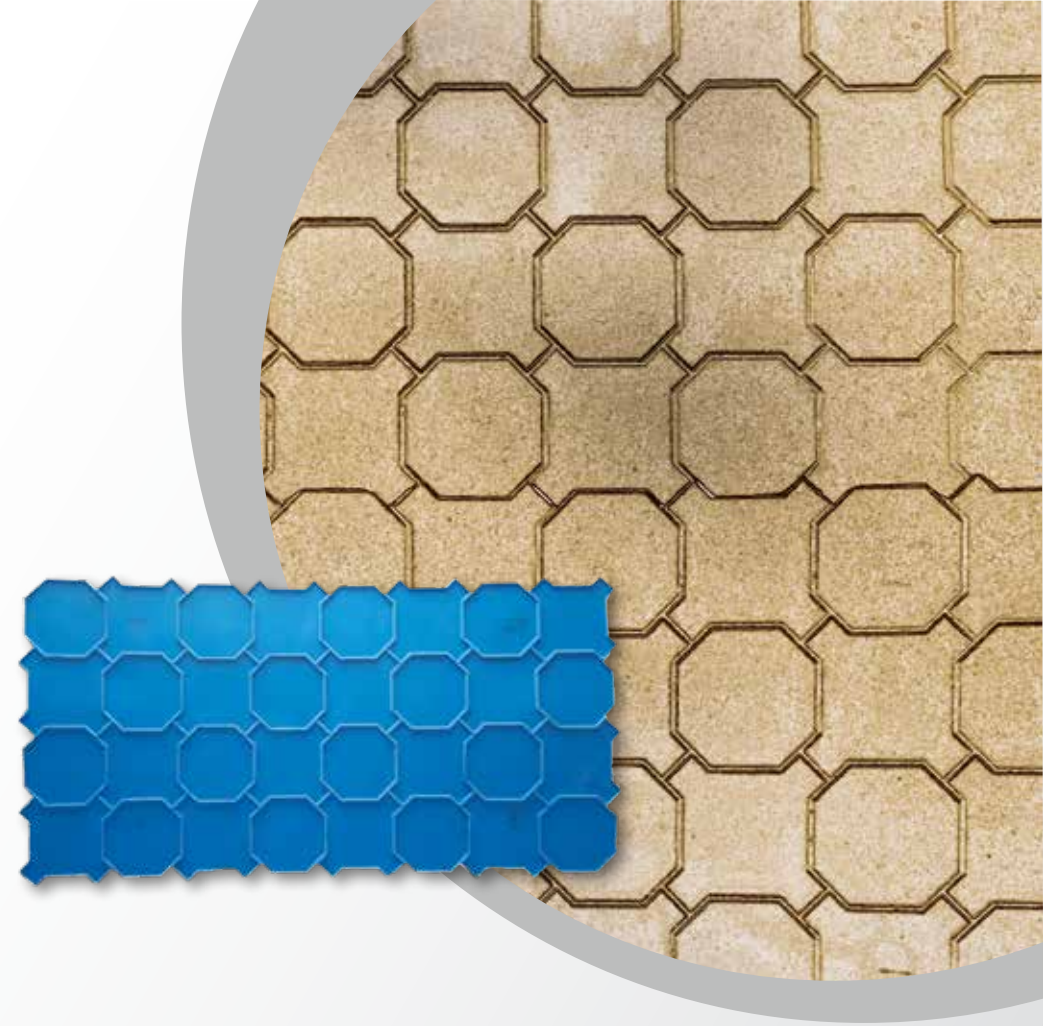

PAVING STONES STAMP

(91 cm x 47 cm) (No.ITB 046)